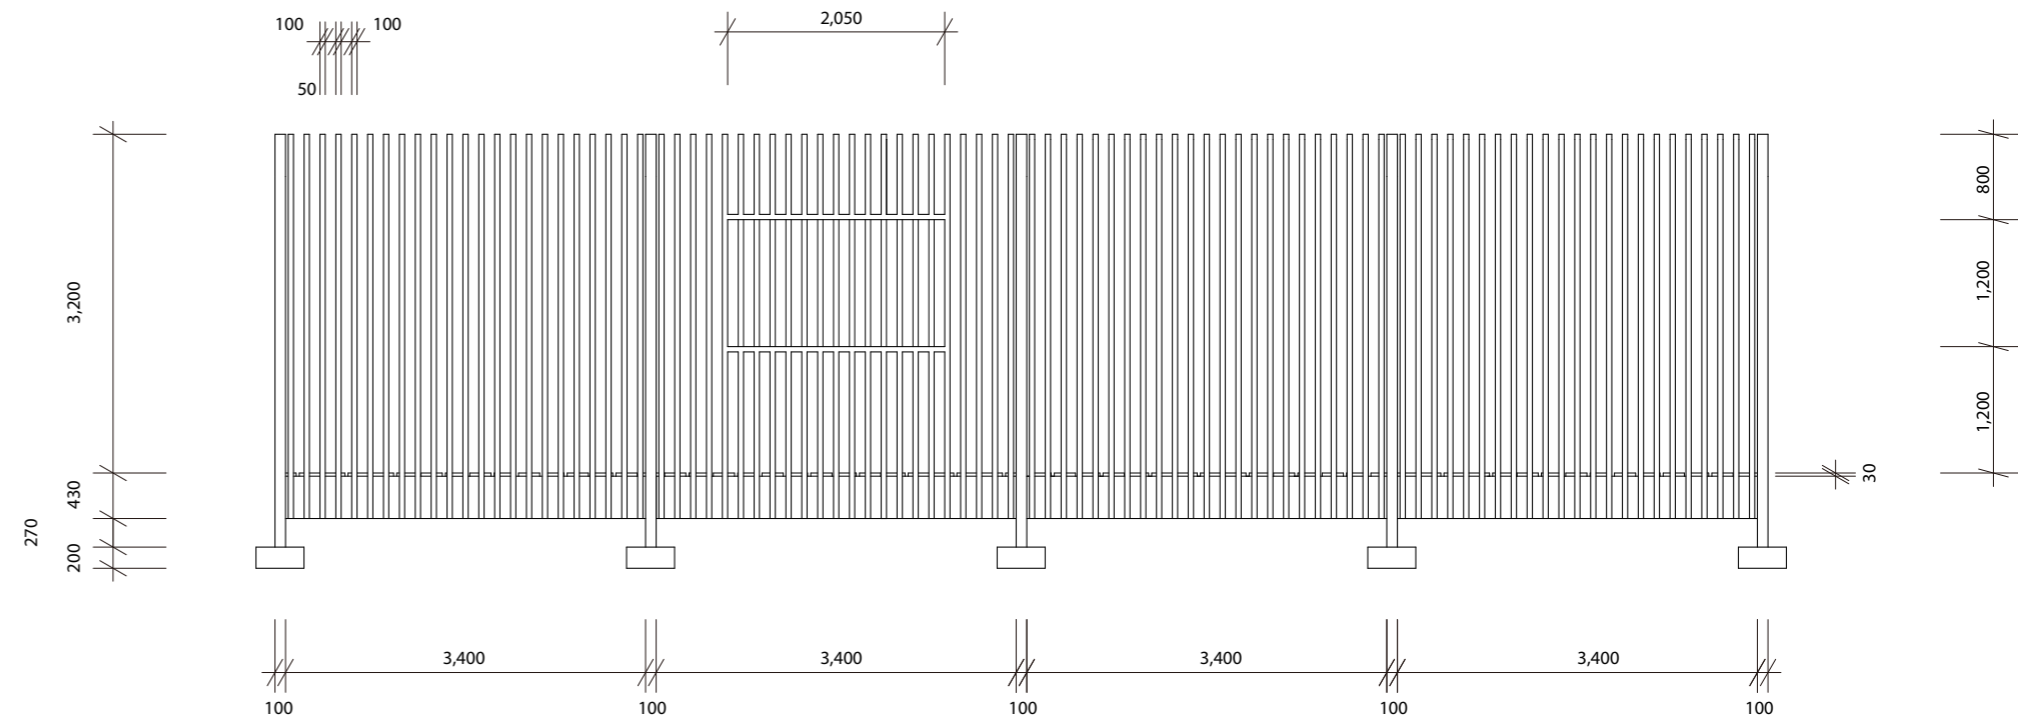

ULTIMA FRONTIERA

13.12.2019

KENYA YONEICHI

Concept

The contents are museum. This shape is from the traditional buildings and it is made from timber and bricks. Both of the long sides have windows. Sunlight can come in to the aisle and rooms.

Concept

Concept

Concept