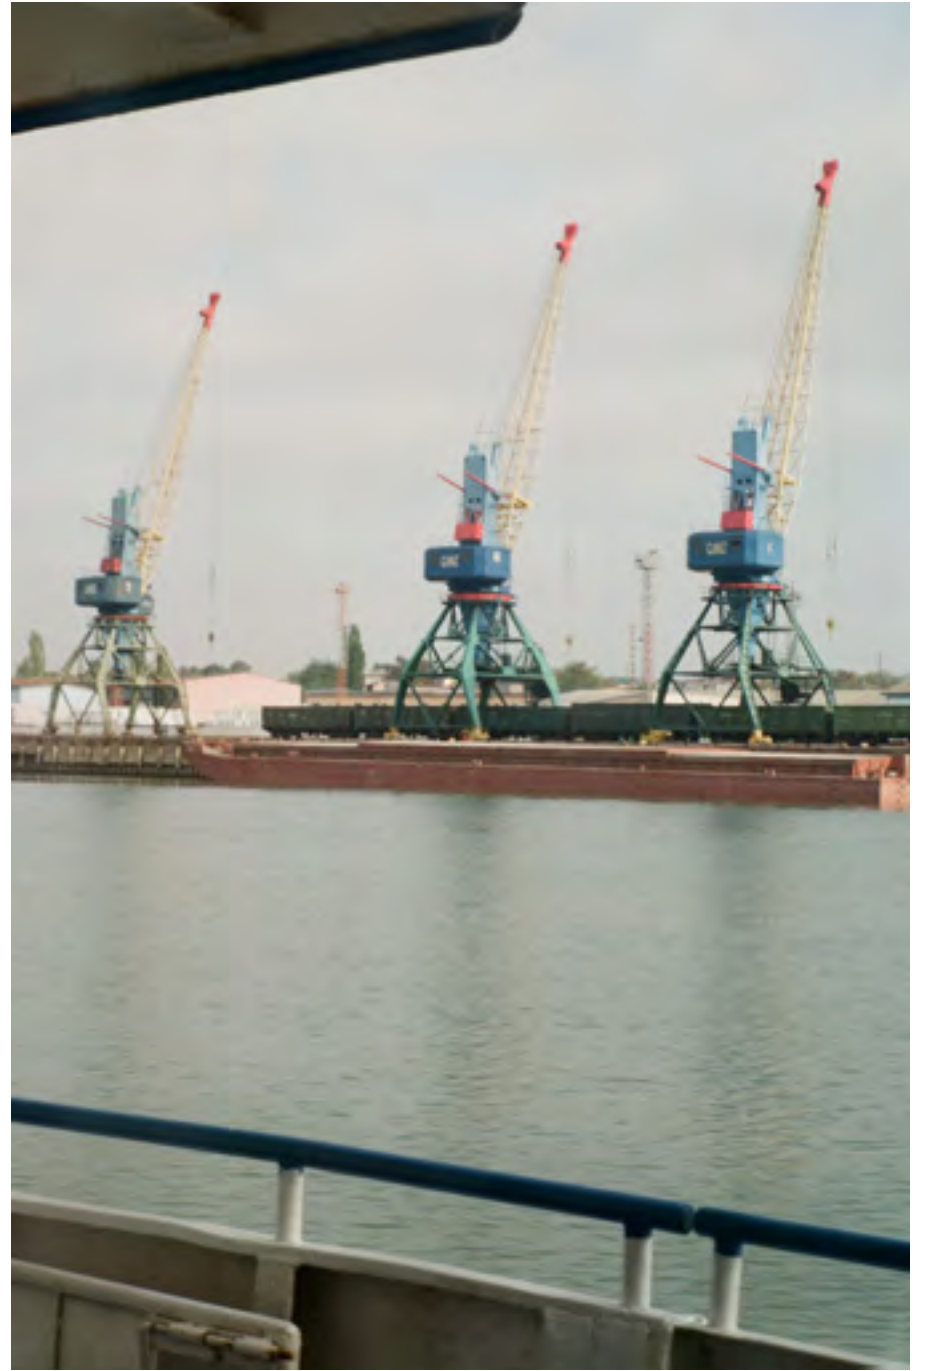

Wien

Periprava

# **1. Tulcea / Boat ride**

MORUNUL

Informative text on a sign to the left of the fish sculpture.

EUROPOLIS

MAIA-2

SOLINA >>>  
PERIPRAVA >>>  
SF.GHEORGHE >>>

MOLDOVA

VRANCEA

## **2.1. Periprava: the dock, hotel**