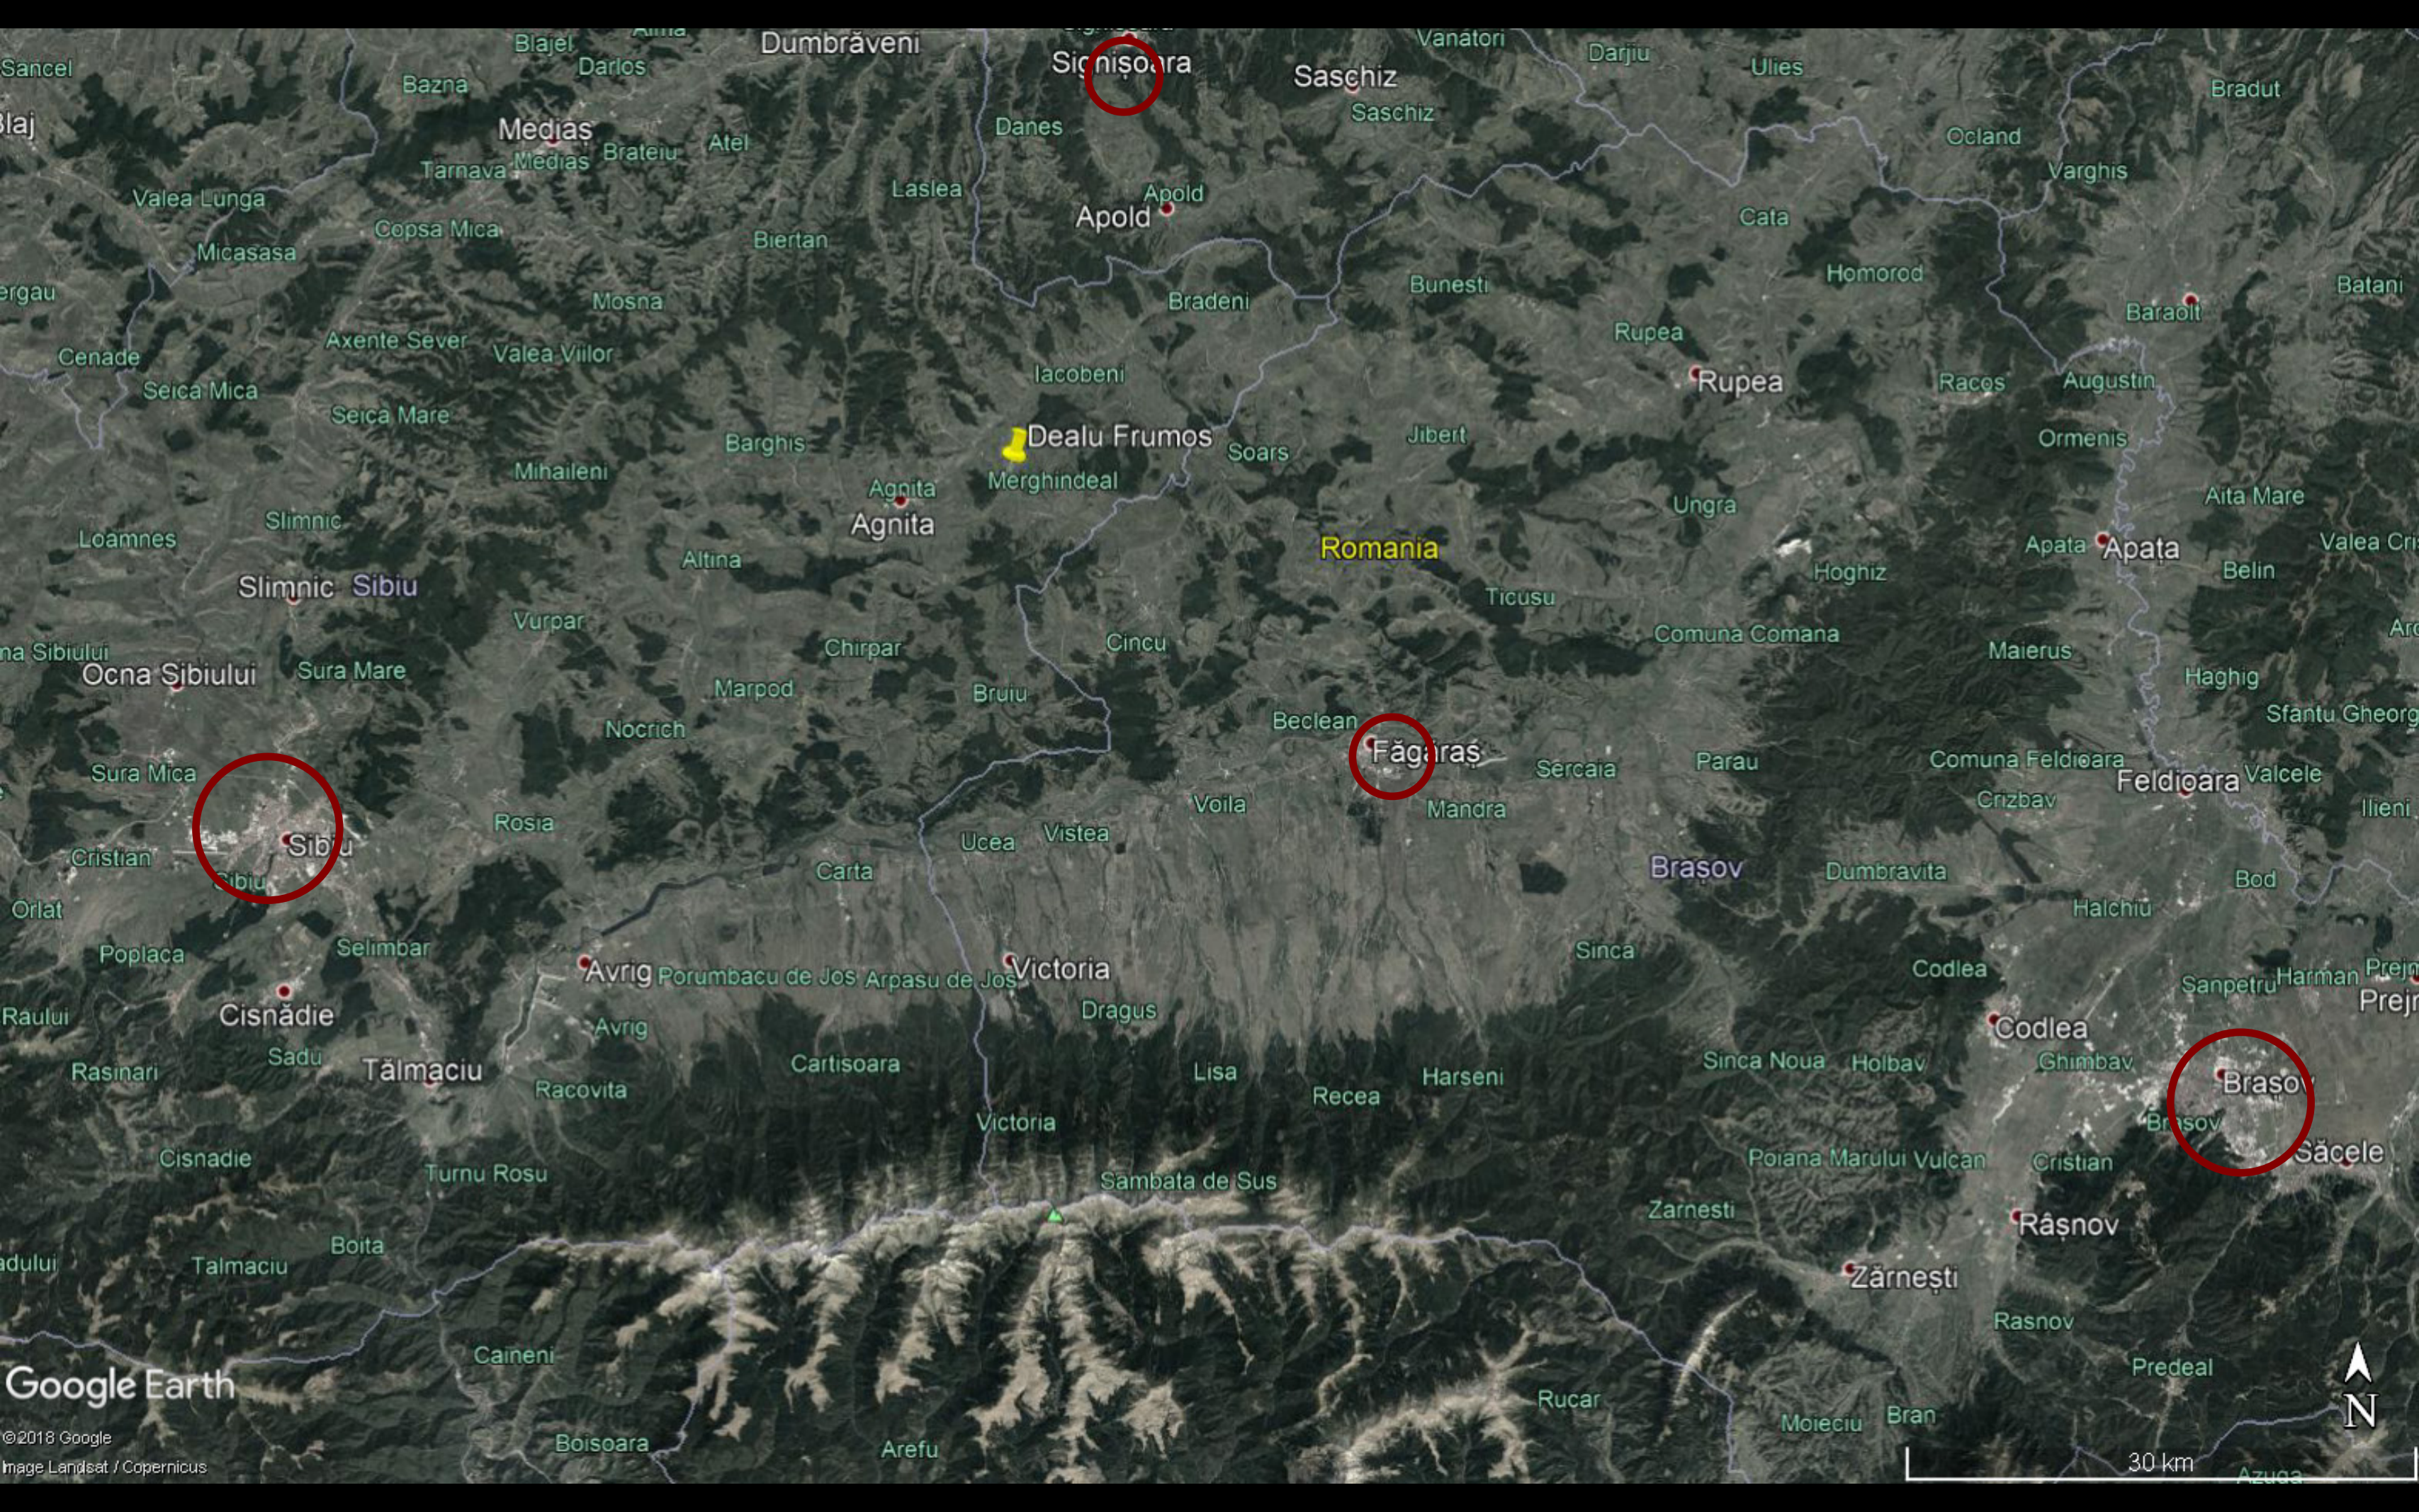

FIRST IDEAS  
Kleines Entwerfen Schönberg

CALIN TALABA

Șișișoara

Romania

Dealu Frumos

Făgăraș

Sibiu

Brașov

Google Earth

©2018 Google  
Image Landsat / Copernicus

30 km

CULTURAL / EDUCATIONAL  
ACTIVITIES

OUTDOOR  
ACTIVITIES

IMPROVING  
RESIDENTIAL STRUCTURE

GASTRONOMY

Google Earth

© 2018 Google  
Image © 2018 CNES / Airbus

5 km

Lacul Noua, Brasov  
before 2012

Lacul Noua, Brasov  
after 2012