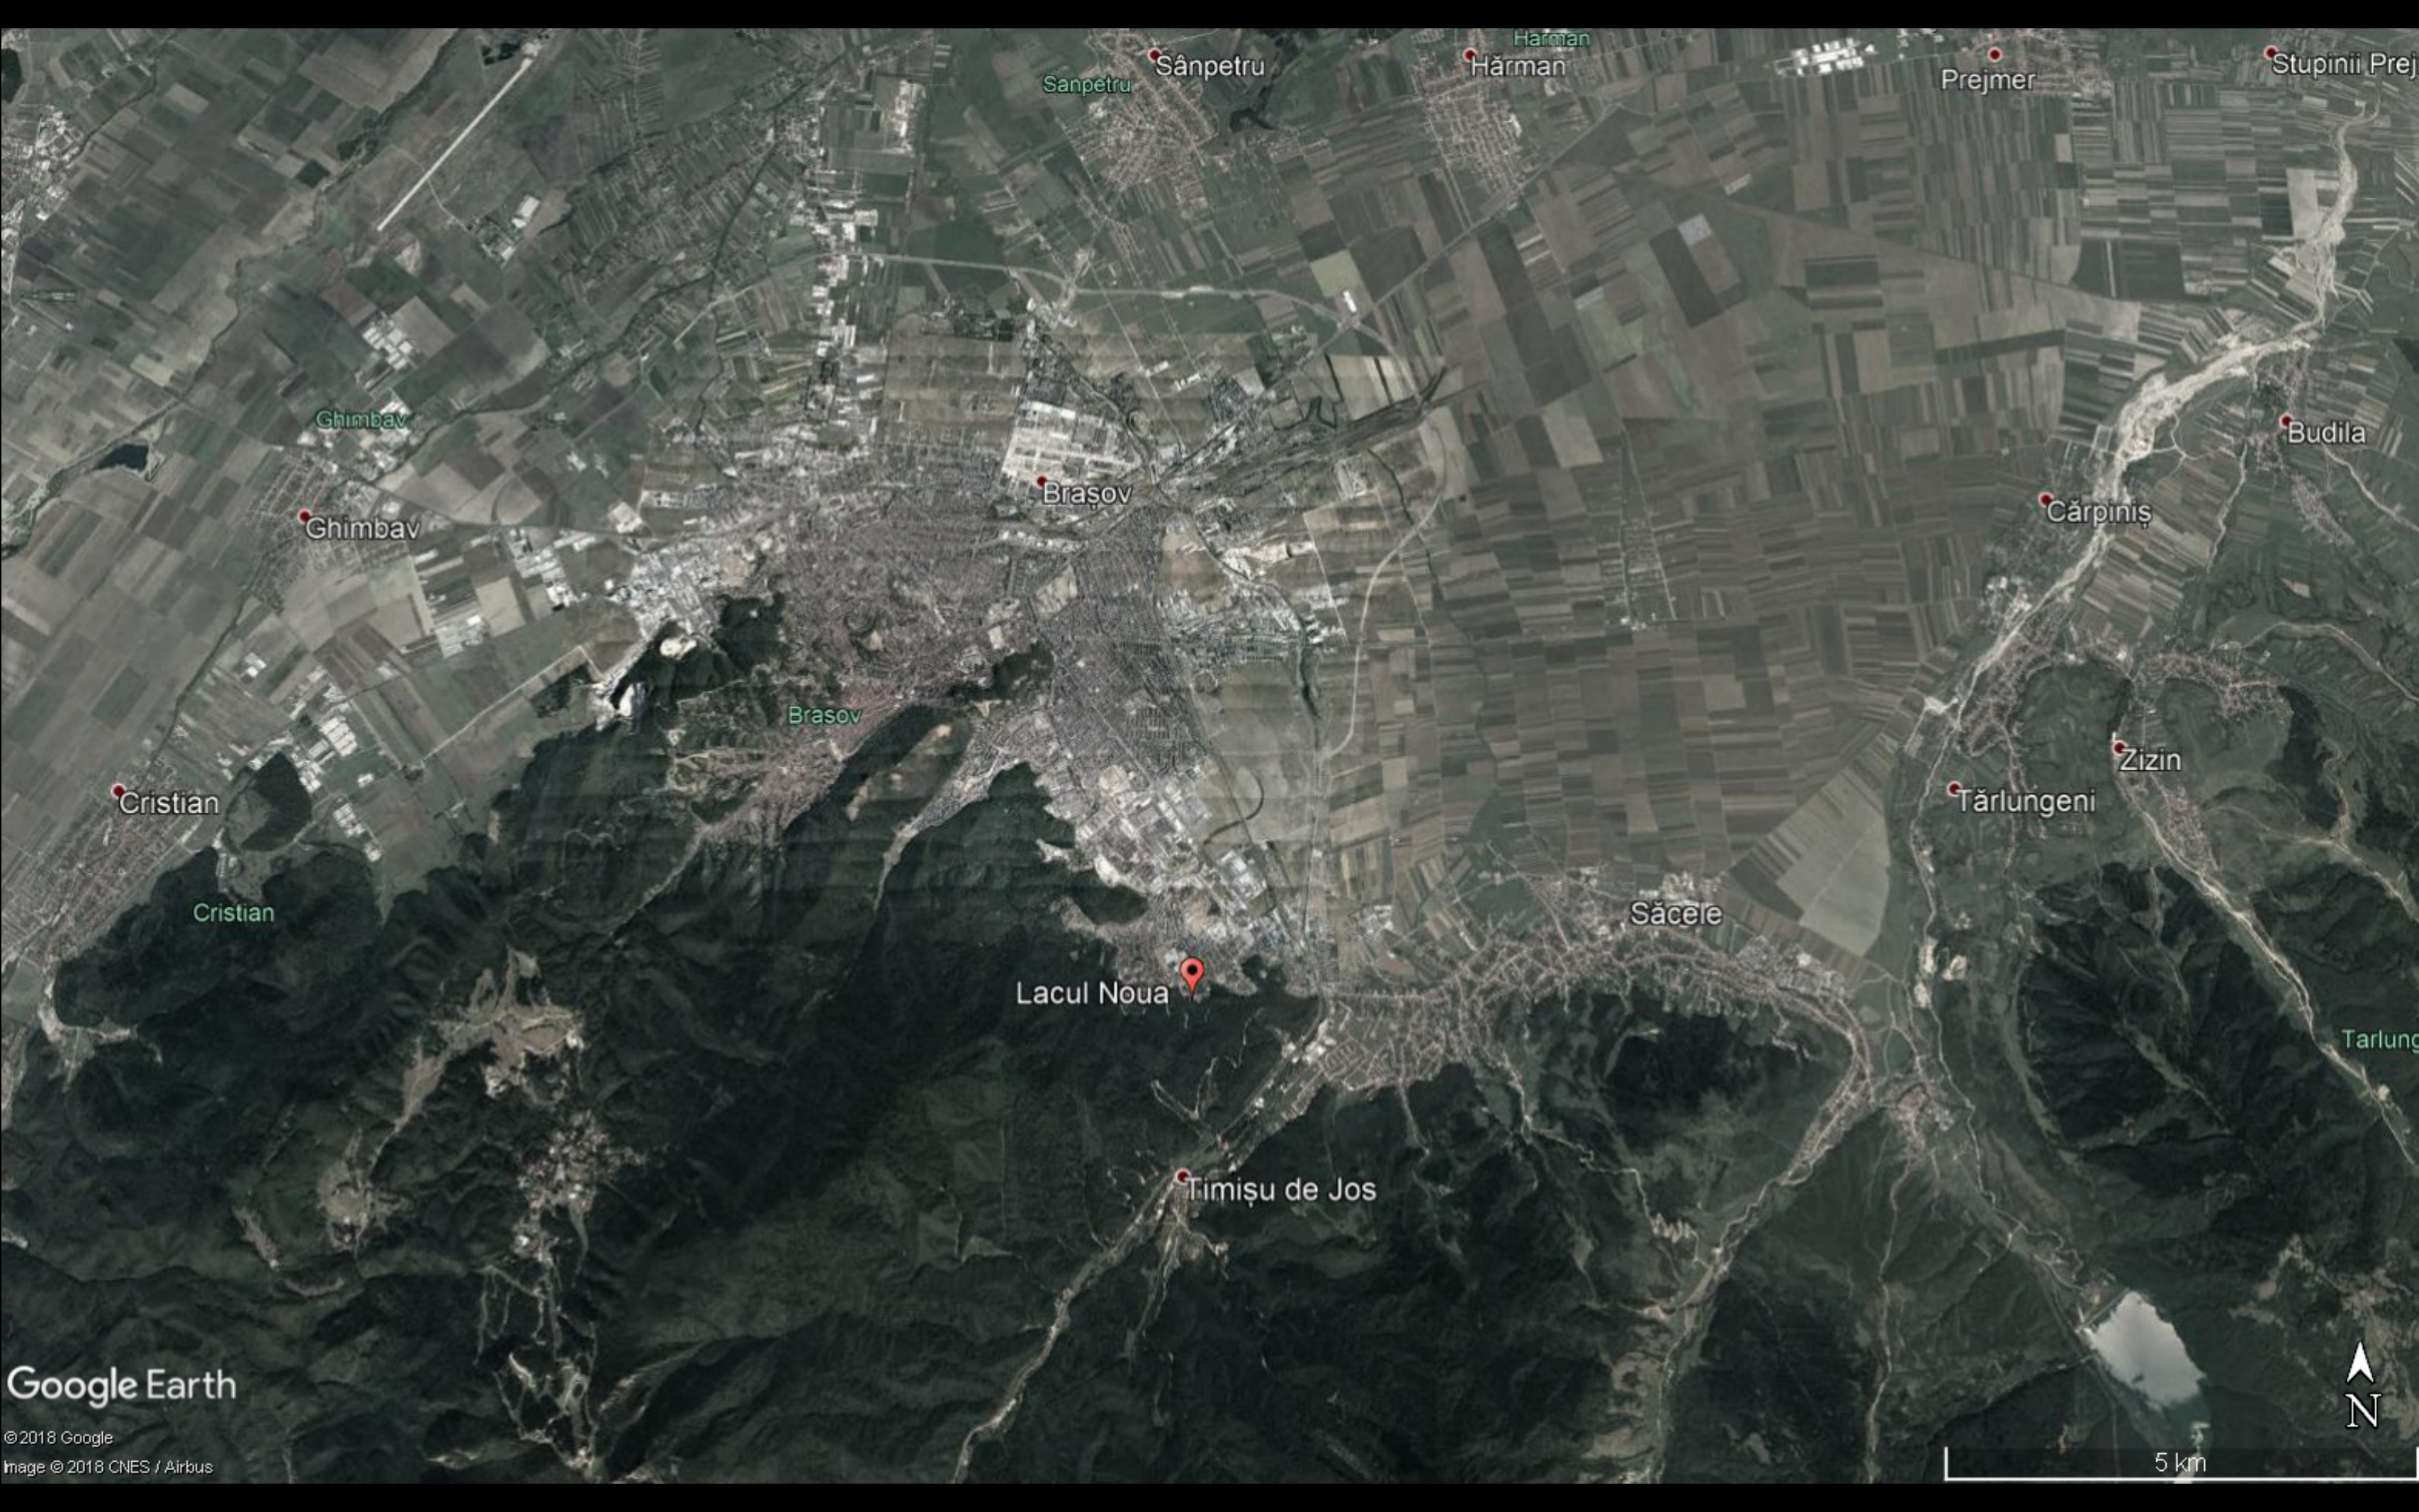

FIRST IDEAS  
Kleines Entwerfen Schönberg

CALIN TALABA

Șișișoara

Romania

Dealu Frumos

Făgăraș

Sibiu

Brașov

Google Earth

©2018 Google  
Image Landsat / Copernicus

30 km

CULTURAL / EDUCATIONAL  
ACTIVITIES

OUTDOOR  
ACTIVITIES

IMPROVING  
RESIDENTIAL STRUCTURE

GASTRONOMY

Google Earth

© 2018 Google  
Image © 2018 CNES / Airbus

5 km

Lacul Noua, Brasov  
before 2012

Lacul Noua, Brasov  
after 2012